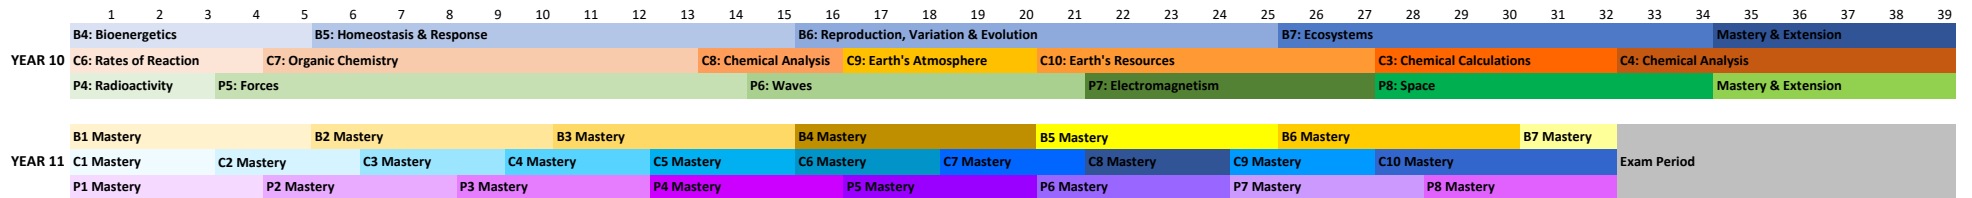

FIVE YEAR COURSE PLAN

SCIENCE (DOUBLE)

SCIENCE (TRIPLE)

KEY: B - Biology C - Chemistry P - Physics